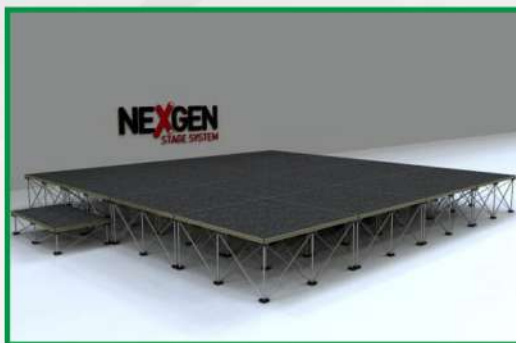

This staging is the fastest we have ever had. We put our 4x4m stage up in under 5 minutes!

www.portablestage.co.uk

0114 399 2978