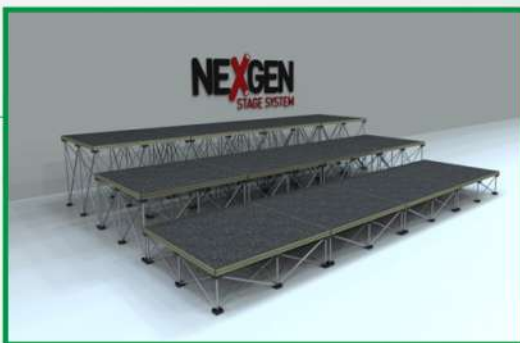

This staging is the fastest we have ever had. We put our 4x4m stage up in under 5 minutes!

www.portablestage.co.uk

0114 399 2978